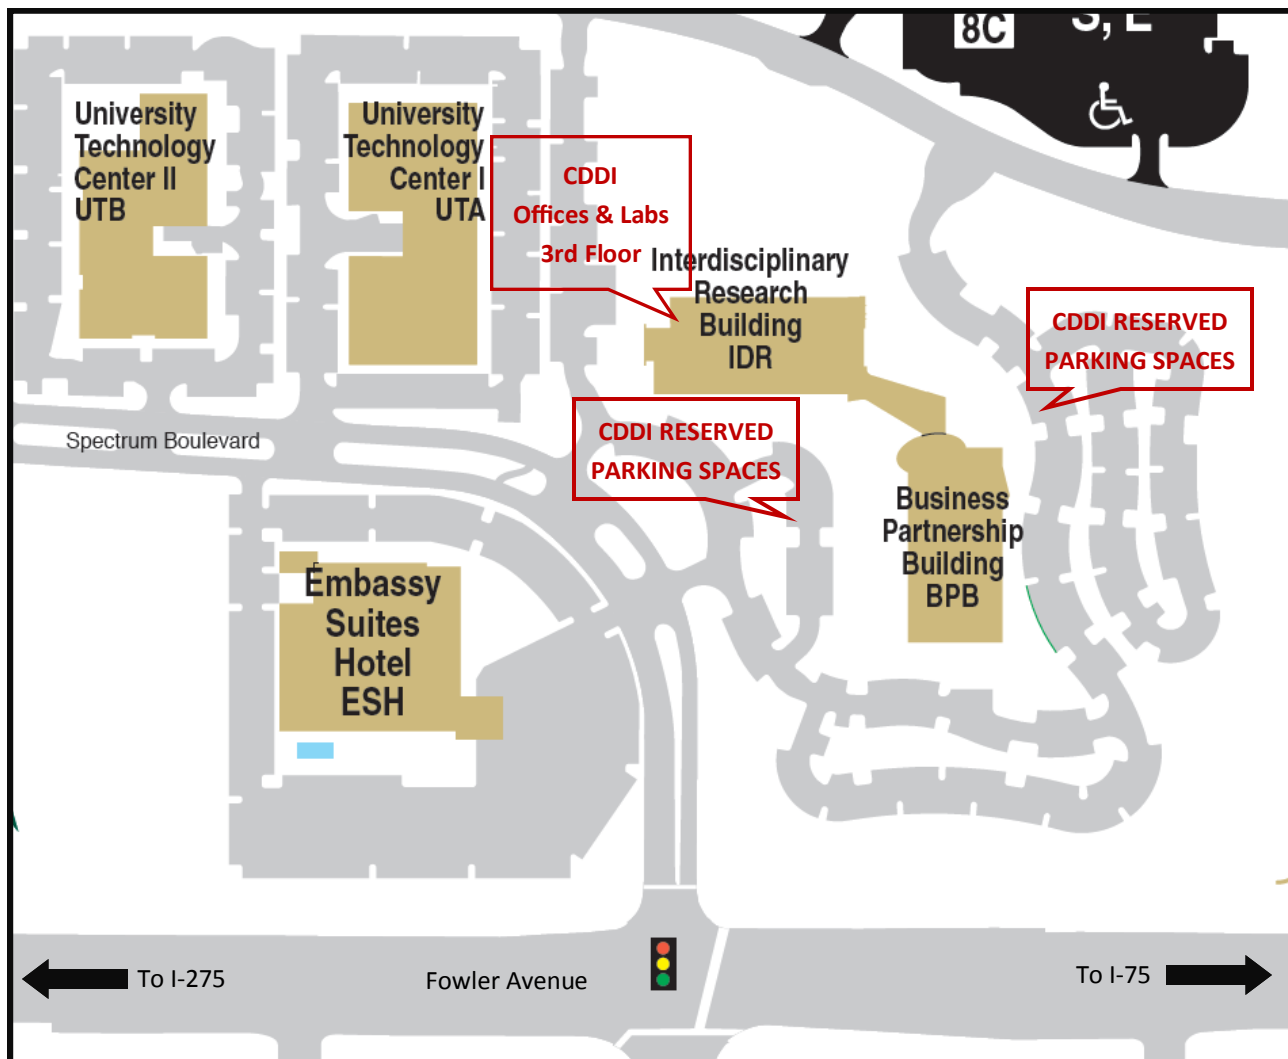

CDDI

Map & Parking Information

CDDI Administrative Offices

IDR Building
3720 Spectrum Blvd.
Suite 303
Tampa, Florida 33612
P: (813) 974-0274

CDDI RESERVED PARKING SPACES

Off Spectrum - 2 marked spaces are located in front of the BPB Building facing Embassy Suites and 4 around the back of the building facing the visitors lot.
Please call the CDDI Office to reserve a space